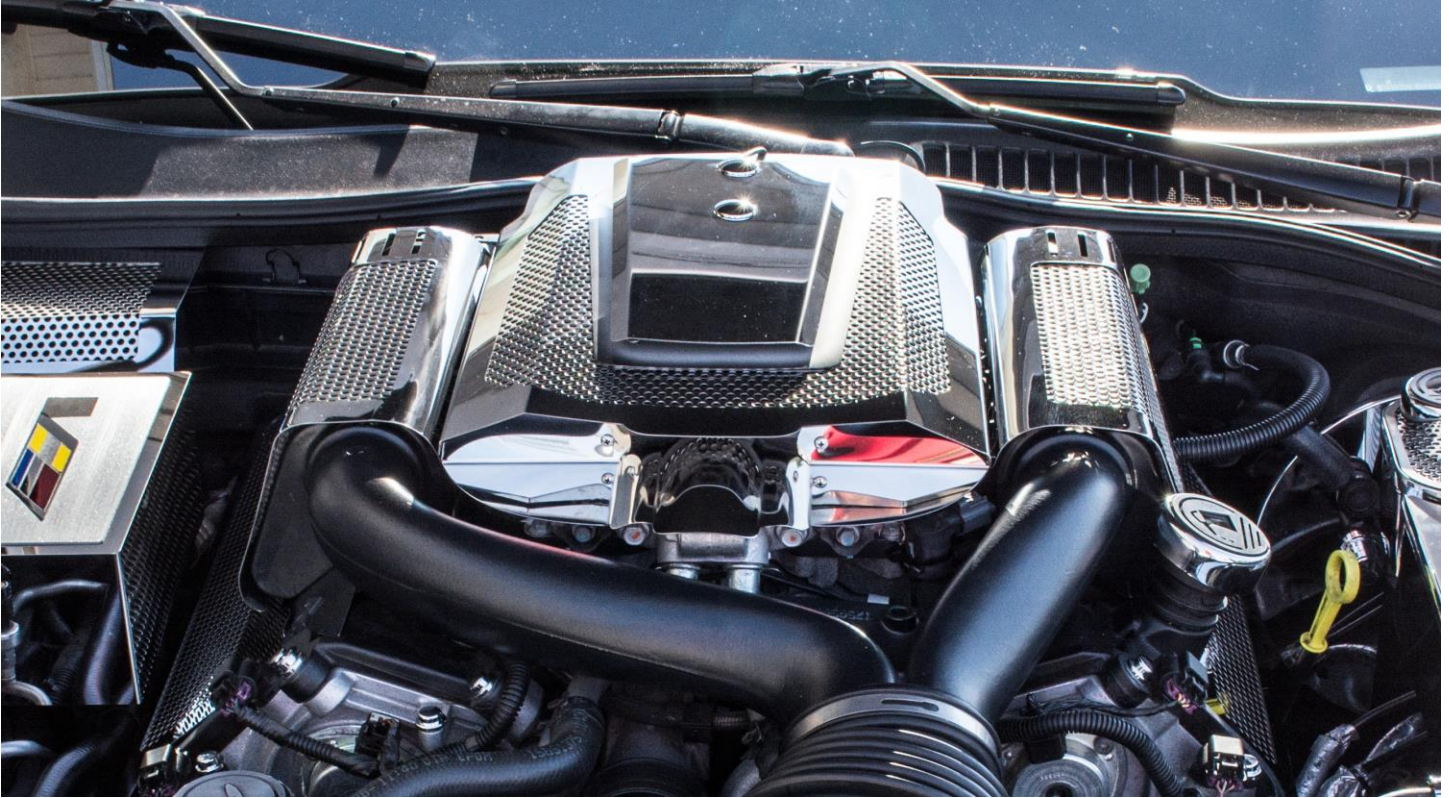

AMERICAN CAR CRAFT INSTRUCTIONS

06-09 Cadillac XLR-V Perforated Intake Plenum Cover Part# 123015

PARTS INCLUDED:

- 1-Intake Plenum Cover
- 1-9/64" Drill Bit
- 4-3/8" Pan Head Screws
- 4-Small Chrome Caps w/ White Sockets
- 4-1" M6-1.0 Tapped Bolts
- 4-6/32 1/2" Long Pan Head Screws