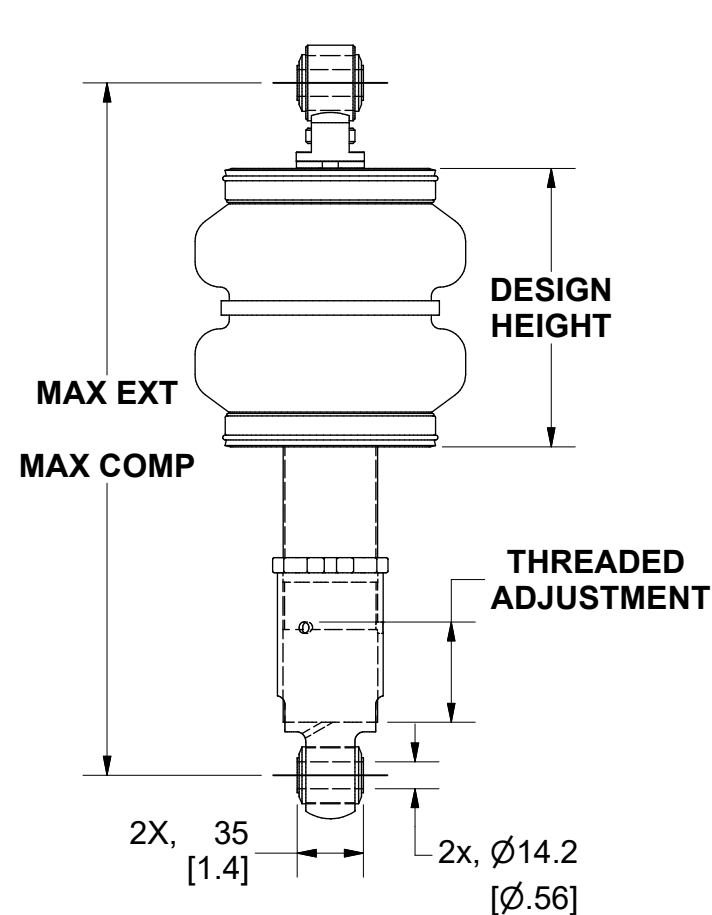

PART NUMBER	DESCRIPTION	MAX EXTENSION	MAX COMPRESSION	TOTAL STROKE	DESIGN HEIGHT	THREADED ADJUSTMENT	MAX DIA	MAX LOAD @ 100PSI	FITTING SIZE (NPT)
78595	KIT, UNI SHK, SLEEVE SHORT, EYE-EYE	321-357mm 12.64-14.06in	262-298mm 10.31-11.73in	59mm 2.32in	131mm 5.16in	36mm 1.42in	129.5mm 5.1in	554kg [1222lbs]	1/4
78596	KIT, UNI SHK, SLEEVE MED, EYE-EYE	366-424mm 14.41-16.69in	287-345mm 11.30-13.58in	79mm 3.11in	141mm 5.55in	58mm 2.28in	129.5mm 5.1in	540kg [1192lbs]	1/4
78597	KIT, UNI SHK, SLEEVE LONG, EYE-EYE	411-489mm 16.18-19.25in	312-390mm 12.28-15.35in	99mm 3.90in	151mm 5.95in	78mm 3.07in	129.5mm 5.1in	545kg [1203lbs]	1/4
78695	KIT, UNI SHK, SLEEVE SHORT, EYE-STUD	329-365mm 12.95-14.37in	270-306mm 10.63-12.05in	59mm 2.32in	131mm 5.16in	36mm 1.42in	129.5mm 5.1in	554kg [1222lbs]	1/4
78696	KIT, UNI SHK, SLEEVE MED, EYE-STUD	374-432mm 14.72-17.01in	295-353mm 11.61-13.90in	79mm 3.11in	141mm 5.55in	58mm 2.28in	129.5mm 5.1in	540kg [1192lbs]	1/4
78697	KIT, UNI SHK, SLEEVE LONG, EYE-STUD	419-497mm 16.50-19.57in	320-398mm 12.60-15.67in	99mm 3.90in	151mm 5.95in	78mm 3.07in	129.5mm 5.1in	545kg [1203lbs]	1/4
78795	KIT, UNI SHK, SLEEVE SHORT, TRUNNION-STUD	334-370mm 13.15-14.57in	275-311mm 10.83-12.24in	59mm 2.32in	131mm 5.16in	36mm 1.42in	129.5mm 5.1in	554kg [1222lbs]	1/4
78796	KIT, UNI SHK, SLEEVE MED, TRUNNION-STUD	374-437mm 14.72-17.20in	295-353mm 11.61-13.90in	79mm 3.11in	141mm 5.55in	58mm 2.28in	129.5mm 5.1in	540kg [1192lbs]	1/4
78797	KIT, UNI SHK, SLEEVE LONG, TRUNNION-STUD	424-502mm 16.69-19.76in	325-403mm 12.80-15.87in	99mm 3.90in	151mm 5.95in	78mm 3.07in	129.5mm 5.1in	545kg [1203lbs]	1/4
78895	KIT, UNI SHK, SLEEVE SHORT, TRUNNION-EYE	326-362mm 12.83-14.25in	267-303mm 10.51-11.93in	59mm 2.32in	131mm 5.16in	36mm 1.42in	129.5mm 5.1in	554kg [1222lbs]	1/4
78896	KIT, UNI SHK, SLEEVE MED, TRUNNION-EYE	371-429mm 14.61-16.89in	292-350mm 11.50-13.78in	79mm 3.11in	141mm 5.55in	58mm 2.28in	129.5mm 5.1in	540kg [1192lbs]	1/4
78897	KIT, UNI SHK, SLEEVE LONG, TRUNNION-EYE	416-494mm 16.38-19.45in	317-395mm 12.48-15.55in	99mm 3.90in	151mm 5.95in	78mm 3.07in	129.5mm 5.1in	545kg [1203lbs]	1/4