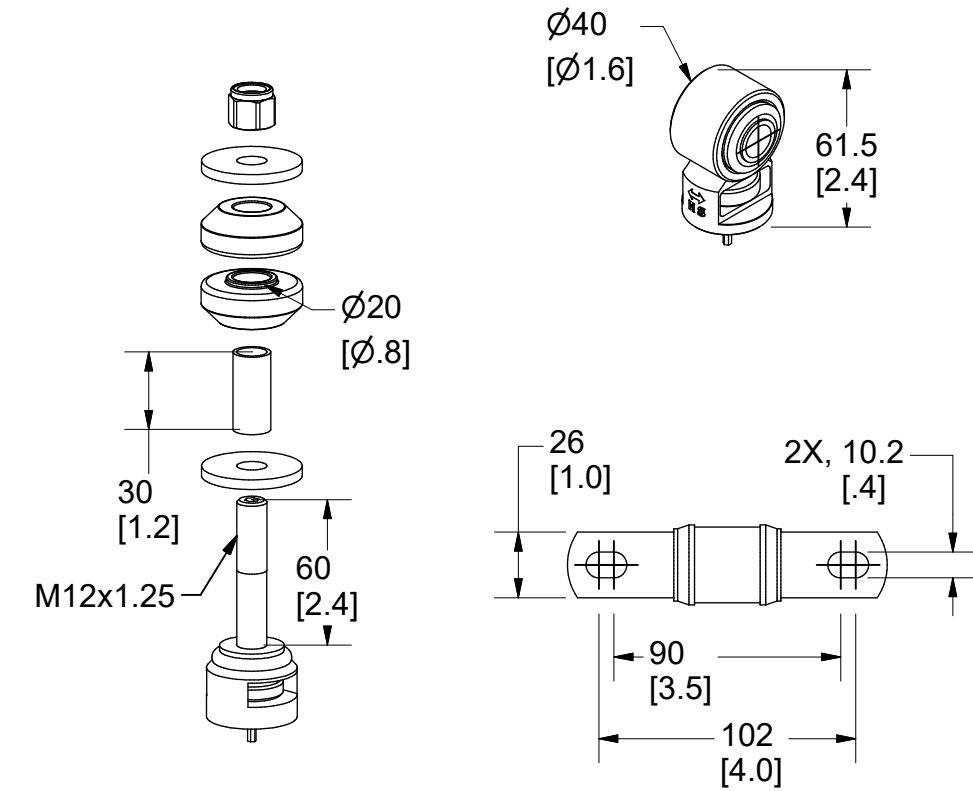

PART NUMBER	DESCRIPTION	MAX EXTENSION	MAX COMPRESSION	TOTAL STROKE	DESIGN HEIGHT	THREADED ADJUSTMENT	MAX DIA	MAX LOAD @ 100PSI	FITTING SIZE (NPT)
78595	KIT, UNI SHK, SLEEVE SHORT, EYE-EYE	321-357mm 12.64-14.06in	262-298mm 10.31-11.73in	59mm 2.32in	131mm 5.16in	36mm 1.42in	129.5mm 5.1in	554kg [1222lbs]	1/4
78596	KIT, UNI SHK, SLEEVE MED, EYE-EYE	366-424mm 14.41-16.69in	287-345mm 11.30-13.58in	79mm 3.11in	141mm 5.55in	58mm 2.28in	129.5mm 5.1in	540kg [1192lbs]	1/4
78597	KIT, UNI SHK, SLEEVE LONG, EYE-EYE	411-489mm 16.18-19.25in	312-390mm 12.28-15.35in	99mm 3.90in	151mm 5.95in	78mm 3.07in	129.5mm 5.1in	545kg [1203lbs]	1/4
78695	KIT, UNI SHK, SLEEVE SHORT, EYE-STUD	329-365mm 12.95-14.37in	270-306mm 10.63-12.05in	59mm 2.32in	131mm 5.16in	36mm 1.42in	129.5mm 5.1in	554kg [1222lbs]	1/4
78696	KIT, UNI SHK, SLEEVE MED, EYE-STUD	374-432mm 14.72-17.01in	295-353mm 11.61-13.90in	79mm 3.11in	141mm 5.55in	58mm 2.28in	129.5mm 5.1in	540kg [1192lbs]	1/4
78697	KIT, UNI SHK, SLEEVE LONG, EYE-STUD	419-497mm 16.50-19.57in	320-398mm 12.60-15.67in	99mm 3.90in	151mm 5.95in	78mm 3.07in	129.5mm 5.1in	545kg [1203lbs]	1/4
78795	KIT, UNI SHK, SLEEVE SHORT, TRUNNION-STUD	334-370mm 13.15-14.57in	275-311mm 10.83-12.24in	59mm 2.32in	131mm 5.16in	36mm 1.42in	129.5mm 5.1in	554kg [1222lbs]	1/4
78796	KIT, UNI SHK, SLEEVE MED, TRUNNION-STUD	374-437mm 14.72-17.20in	295-353mm 11.61-13.90in	79mm 3.11in	141mm 5.55in	58mm 2.28in	129.5mm 5.1in	540kg [1192lbs]	1/4
78797	KIT, UNI SHK, SLEEVE LONG, TRUNNION-STUD	424-502mm 16.69-19.76in	325-403mm 12.80-15.87in	99mm 3.90in	151mm 5.95in	78mm 3.07in	129.5mm 5.1in	545kg [1203lbs]	1/4
78895	KIT, UNI SHK, SLEEVE SHORT, TRUNNION-EYE	326-362mm 12.83-14.25in	267-303mm 10.51-11.93in	59mm 2.32in	131mm 5.16in	36mm 1.42in	129.5mm 5.1in	554kg [1222lbs]	1/4
78896	KIT, UNI SHK, SLEEVE MED, TRUNNION-EYE	371-429mm 14.61-16.89in	292-350mm 11.50-13.78in	79mm 3.11in	141mm 5.55in	58mm 2.28in	129.5mm 5.1in	540kg [1192lbs]	1/4
78897	KIT, UNI SHK, SLEEVE LONG, TRUNNION-EYE	416-494mm 16.38-19.45in	317-395mm 12.48-15.55in	99mm 3.90in	151mm 5.95in	78mm 3.07in	129.5mm 5.1in	545kg [1203lbs]	1/4