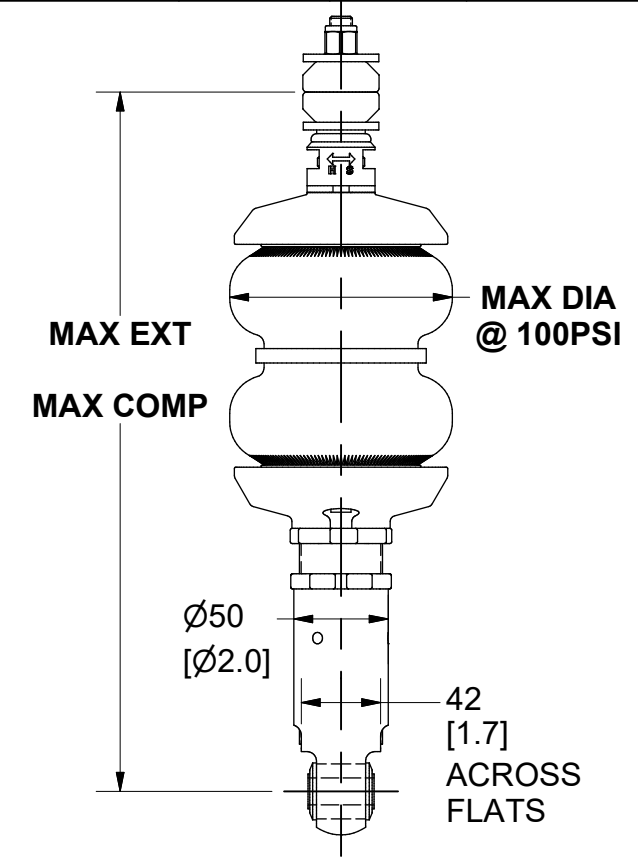

NOTE:

1) DIMENSION STYLE: METRIC [STANDARD]

PART NUMBER	DESCRIPTION	MAX EXTENSION	MAX COMPRESSION	TOTAL STROKE	DESIGN HEIGHT	THREADED ADJUSTMENT	MAX DIA	MAX LOAD @ 100PSI	FITTING SIZE (NPT)
78592	KIT, UNI SHK, 2B6 SHORT, EYE-EYE	321-357mm 12.64-14.06in	262-298mm 10.31-11.73in	59mm 2.32in	97.6mm 3.84in	36mm 1.42in	165.1mm 6.5in	914kg [2016lbs]	1/4
78593	KIT, UNI SHK, 2B6 MED, EYE-EYE	366-424mm 14.41-16.69in	287-345mm 11.30-13.58in	79mm 3.11in	107.6mm 4.23in	58mm 2.28in	165.1mm 6.5in	876kg [1931lbs]	1/4
78594	KIT, UNI SHK, 2B6 LONG, EYE-EYE	411-489mm 16.18-19.25in	312-390mm 12.28-15.35in	99mm 3.90in	117.6mm 4.63in	78mm 3.07in	165.1mm 6.5in	831kg [1833lbs]	1/4
78692	KIT, UNI SHK, 2B6 SHORT, EYE-STUD	329-365mm 12.95-14.37in	270-306mm 10.63-12.05in	59mm 2.32in	97.6mm 3.84in	36mm 1.42in	165.1mm 6.5in	914kg [2016lbs]	1/4
78693	KIT, UNI SHK, 2B6 MED, EYE-STUD	374-432mm 14.72-17.01in	295-353mm 11.61-13.90in	79mm 3.11in	107.6mm 4.23in	58mm 2.28in	165.1mm 6.5in	876kg [1931lbs]	1/4
78694	KIT, UNI SHK, 2B6 LONG, EYE-STUD	419-497mm 16.50-19.57in	320-398mm 12.60-15.67in	99mm 3.90in	117.6mm 4.63in	78mm 3.07in	165.1mm 6.5in	831kg [1833lbs]	1/4
78792	KIT, UNI SHK, 2B6 SHORT, TRUNNION-STUD	334-370mm 13.15-14.57in	275-311mm 10.83-12.24in	59mm 2.32in	97.6mm 3.84in	36mm 1.42in	165.1mm 6.5in	914kg [2016lbs]	1/4
78793	KIT, UNI SHK, 2B6 MED, TRUNNION-STUD	374-437mm 14.72-17.20in	295-353mm 11.61-13.90in	79mm 3.11in	107.6mm 4.23in	58mm 2.28in	165.1mm 6.5in	876kg [1931lbs]	1/4
78794	KIT, UNI SHK, 2B6 LONG, TRUNNION-STUD	424-502mm 16.69-19.76in	325-403mm 12.80-15.87in	99mm 3.90in	117.6mm 4.63in	78mm 3.07in	165.1mm 6.5in	831kg [1833lbs]	1/4
78892	KIT, UNI SHK, 2B6 SHORT, TRUNNION-EYE	326-362mm 12.83-14.25in	267-303mm 10.51-11.93in	59mm 2.32in	97.6mm 3.84in	36mm 1.42in	165.1mm 6.5in	914kg [2016lbs]	1/4
78893	KIT, UNI SHK, 2B6 MED, TRUNNION-EYE	371-429mm 14.61-16.89in	292-350mm 11.50-13.78in	79mm 3.11in	107.6mm 4.23in	58mm 2.28in	165.1mm 6.5in	876kg [1931lbs]	1/4
78894	KIT, UNI SHK, 2B6 LONG, TRUNNION-EYE	416-494mm 16.38-19.45in	317-395mm 12.48-15.55in	99mm 3.90in	117.6mm 4.63in	78mm 3.07in	165.1mm 6.5in	831kg [1833lbs]	1/4