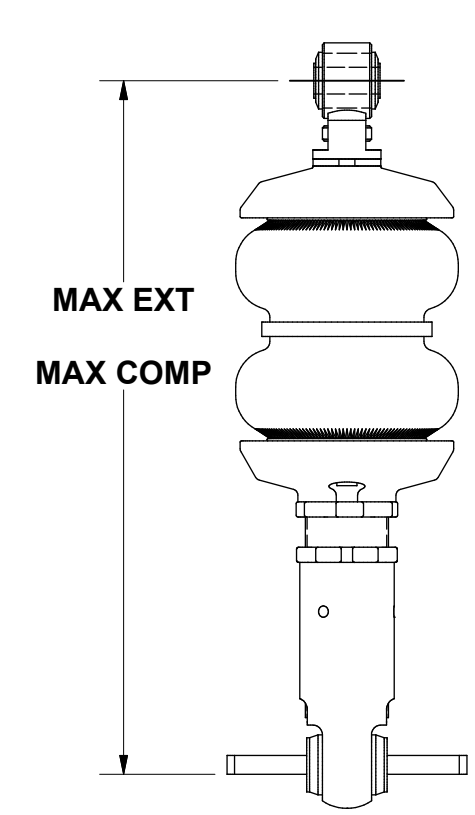

NOTE:

1) DIMENSION STYLE: METRIC [STANDARD]

PART NUMBER	DESCRIPTION	MAX EXTENSION	MAX COMPRESSION	TOTAL STROKE	DESIGN HEIGHT	THREADED ADJUSTMENT	MAX DIA	MAX LOAD @ 100PSI	FITTING SIZE (NPT)
78592	KIT, UNI SHK, 2B6 SHORT, EYE-EYE	321-357mm 12.64-14.06in	262-298mm 10.31-11.73in	59mm 2.32in	97.6mm 3.84in	36mm 1.42in	165.1mm 6.5in	914kg [2016lbs]	1/4
78593	KIT, UNI SHK, 2B6 MED, EYE-EYE	366-424mm 14.41-16.69in	287-345mm 11.30-13.58in	79mm 3.11in	107.6mm 4.23in	58mm 2.28in	165.1mm 6.5in	876kg [1931lbs]	1/4
78594	KIT, UNI SHK, 2B6 LONG, EYE-EYE	411-489mm 16.18-19.25in	312-390mm 12.28-15.35in	99mm 3.90in	117.6mm 4.63in	78mm 3.07in	165.1mm 6.5in	831kg [1833lbs]	1/4
78692	KIT, UNI SHK, 2B6 SHORT, EYE-STUD	329-365mm 12.95-14.37in	270-306mm 10.63-12.05in	59mm 2.32in	97.6mm 3.84in	36mm 1.42in	165.1mm 6.5in	914kg [2016lbs]	1/4
78693	KIT, UNI SHK, 2B6 MED, EYE-STUD	374-432mm 14.72-17.01in	295-353mm 11.61-13.90in	79mm 3.11in	107.6mm 4.23in	58mm 2.28in	165.1mm 6.5in	876kg [1931lbs]	1/4
78694	KIT, UNI SHK, 2B6 LONG, EYE-STUD	419-497mm 16.50-19.57in	320-398mm 12.60-15.67in	99mm 3.90in	117.6mm 4.63in	78mm 3.07in	165.1mm 6.5in	831kg [1833lbs]	1/4
78792	KIT, UNI SHK, 2B6 SHORT, TRUNNION-STUD	334-370mm 13.15-14.57in	275-311mm 10.83-12.24in	59mm 2.32in	97.6mm 3.84in	36mm 1.42in	165.1mm 6.5in	914kg [2016lbs]	1/4
78793	KIT, UNI SHK, 2B6 MED, TRUNNION-STUD	374-437mm 14.72-17.20in	295-353mm 11.61-13.90in	79mm 3.11in	107.6mm 4.23in	58mm 2.28in	165.1mm 6.5in	876kg [1931lbs]	1/4
78794	KIT, UNI SHK, 2B6 LONG, TRUNNION-STUD	424-502mm 16.69-19.76in	325-403mm 12.80-15.87in	99mm 3.90in	117.6mm 4.63in	78mm 3.07in	165.1mm 6.5in	831kg [1833lbs]	1/4
78892	KIT, UNI SHK, 2B6 SHORT, TRUNNION-EYE	326-362mm 12.83-14.25in	267-303mm 10.51-11.93in	59mm 2.32in	97.6mm 3.84in	36mm 1.42in	165.1mm 6.5in	914kg [2016lbs]	1/4
78893	KIT, UNI SHK, 2B6 MED, TRUNNION-EYE	371-429mm 14.61-16.89in	292-350mm 11.50-13.78in	79mm 3.11in	107.6mm 4.23in	58mm 2.28in	165.1mm 6.5in	876kg [1931lbs]	1/4
78894	KIT, UNI SHK, 2B6 LONG, TRUNNION-EYE	416-494mm 16.38-19.45in	317-395mm 12.48-15.55in	99mm 3.90in	117.6mm 4.63in	78mm 3.07in	165.1mm 6.5in	831kg [1833lbs]	1/4