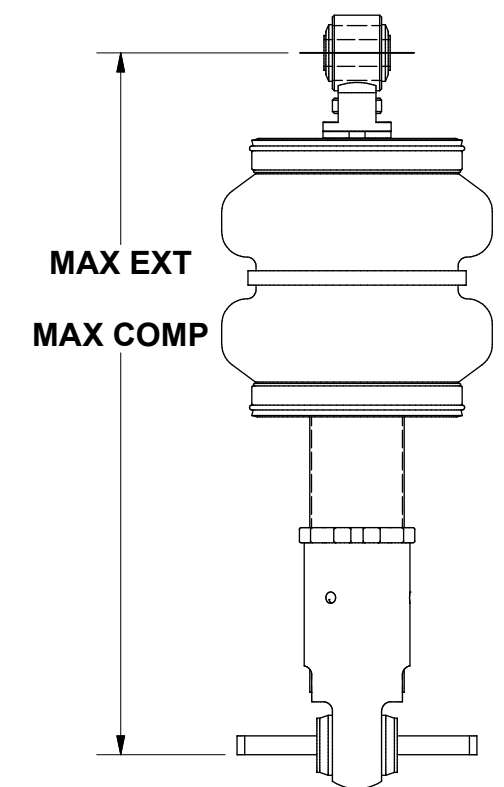

NOTE:

1) DIMENSION STYLE: METRIC [STANDARD]

PART NUMBER	DESCRIPTION	MAX EXTENSION	MAX COMPRESSION	TOTAL STROKE	DESIGN HEIGHT	THREADED ADJUSTMENT	MAX DIA	MAX LOAD @ 100PSI	FITTING SIZE (NPT)
78592	KIT, UNI SHK, 2B6 SHORT, EYE-EYE	321-357mm 12.64-14.06in	262-298mm 10.31-11.73in	59mm 2.32in	97.6mm 3.84in	36mm 1.42in	165.1mm 6.5in	914kg [2016lbs]	1/4
78593	KIT, UNI SHK, 2B6 MED, EYE-EYE	366-424mm 14.41-16.69in	287-345mm 11.30-13.58in	79mm 3.11in	107.6mm 4.23in	58mm 2.28in	165.1mm 6.5in	876kg [1931lbs]	1/4
78594	KIT, UNI SHK, 2B6 LONG, EYE-EYE	411-489mm 16.18-19.25in	312-390mm 12.28-15.35in	99mm 3.90in	117.6mm 4.63in	78mm 3.07in	165.1mm 6.5in	831kg [1833lbs]	1/4
78692	KIT, UNI SHK, 2B6 SHORT, EYE-STUD	329-365mm 12.95-14.37in	270-306mm 10.63-12.05in	59mm 2.32in	97.6mm 3.84in	36mm 1.42in	165.1mm 6.5in	914kg [2016lbs]	1/4
78693	KIT, UNI SHK, 2B6 MED, EYE-STUD	374-432mm 14.72-17.01in	295-353mm 11.61-13.90in	79mm 3.11in	107.6mm 4.23in	58mm 2.28in	165.1mm 6.5in	876kg [1931lbs]	1/4
78694	KIT, UNI SHK, 2B6 LONG, EYE-STUD	419-497mm 16.50-19.57in	320-398mm 12.60-15.67in	99mm 3.90in	117.6mm 4.63in	78mm 3.07in	165.1mm 6.5in	831kg [1833lbs]	1/4
78792	KIT, UNI SHK, 2B6 SHORT, TRUNNION-STUD	334-370mm 13.15-14.57in	275-311mm 10.83-12.24in	59mm 2.32in	97.6mm 3.84in	36mm 1.42in	165.1mm 6.5in	914kg [2016lbs]	1/4
78793	KIT, UNI SHK, 2B6 MED, TRUNNION-STUD	374-437mm 14.72-17.20in	295-353mm 11.61-13.90in	79mm 3.11in	107.6mm 4.23in	58mm 2.28in	165.1mm 6.5in	876kg [1931lbs]	1/4
78794	KIT, UNI SHK, 2B6 LONG, TRUNNION-STUD	424-502mm 16.69-19.76in	325-403mm 12.80-15.87in	99mm 3.90in	117.6mm 4.63in	78mm 3.07in	165.1mm 6.5in	831kg [1833lbs]	1/4
78892	KIT, UNI SHK, 2B6 SHORT, TRUNNION-EYE	326-362mm 12.83-14.25in	267-303mm 10.51-11.93in	59mm 2.32in	97.6mm 3.84in	36mm 1.42in	165.1mm 6.5in	914kg [2016lbs]	1/4
78893	KIT, UNI SHK, 2B6 MED, TRUNNION-EYE	371-429mm 14.61-16.89in	292-350mm 11.50-13.78in	79mm 3.11in	107.6mm 4.23in	58mm 2.28in	165.1mm 6.5in	876kg [1931lbs]	1/4
78894	KIT, UNI SHK, 2B6 LONG, TRUNNION-EYE	416-494mm 16.38-19.45in	317-395mm 12.48-15.55in	99mm 3.90in	117.6mm 4.63in	78mm 3.07in	165.1mm 6.5in	831kg [1833lbs]	1/4