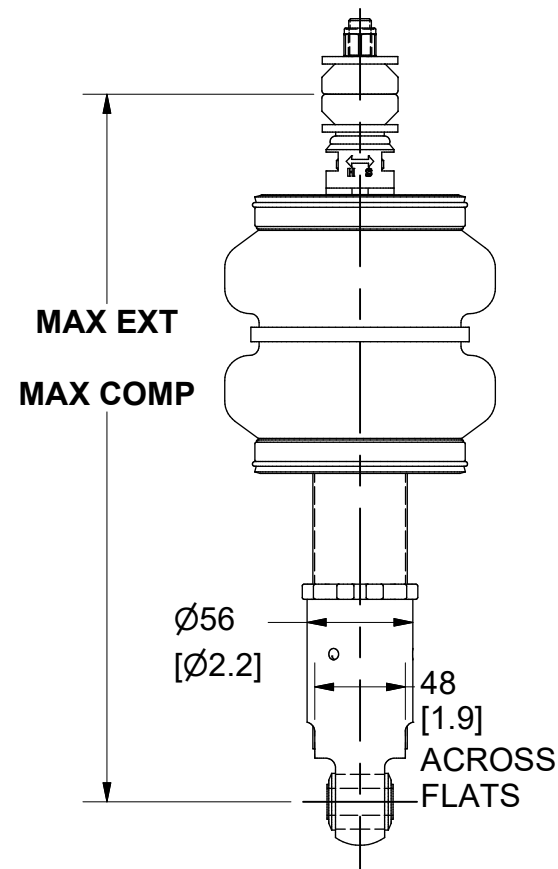

NOTE:

1) DIMENSION STYLE: METRIC [STANDARD]

PART NUMBER	DESCRIPTION	MAX EXTENSION	MAX COMPRESSION	TOTAL STROKE	DESIGN HEIGHT	THREADED ADJUSTMENT	MAX DIA	MAX LOAD @ 100PSI	FITTING SIZE (NPT)
78592	KIT, UNI SHK, 2B6 SHORT, EYE-EYE	321-357mm 12.64-14.06in	262-298mm 10.31-11.73in	59mm 2.32in	97.6mm 3.84in	36mm 1.42in	165.1mm 6.5in	914kg [2016lbs]	1/4
78593	KIT, UNI SHK, 2B6 MED, EYE-EYE	366-424mm 14.41-16.69in	287-345mm 11.30-13.58in	79mm 3.11in	107.6mm 4.23in	58mm 2.28in	165.1mm 6.5in	876kg [1931lbs]	1/4
78594	KIT, UNI SHK, 2B6 LONG, EYE-EYE	411-489mm 16.18-19.25in	312-390mm 12.28-15.35in	99mm 3.90in	117.6mm 4.63in	78mm 3.07in	165.1mm 6.5in	831kg [1833lbs]	1/4
78692	KIT, UNI SHK, 2B6 SHORT, EYE-STUD	329-365mm 12.95-14.37in	270-306mm 10.63-12.05in	59mm 2.32in	97.6mm 3.84in	36mm 1.42in	165.1mm 6.5in	914kg [2016lbs]	1/4
78693	KIT, UNI SHK, 2B6 MED, EYE-STUD	374-432mm 14.72-17.01in	295-353mm 11.61-13.90in	79mm 3.11in	107.6mm 4.23in	58mm 2.28in	165.1mm 6.5in	876kg [1931lbs]	1/4
78694	KIT, UNI SHK, 2B6 LONG, EYE-STUD	419-497mm 16.50-19.57in	320-398mm 12.60-15.67in	99mm 3.90in	117.6mm 4.63in	78mm 3.07in	165.1mm 6.5in	831kg [1833lbs]	1/4
78792	KIT, UNI SHK, 2B6 SHORT, TRUNNION-STUD	334-370mm 13.15-14.57in	275-311mm 10.83-12.24in	59mm 2.32in	97.6mm 3.84in	36mm 1.42in	165.1mm 6.5in	914kg [2016lbs]	1/4
78793	KIT, UNI SHK, 2B6 MED, TRUNNION-STUD	374-437mm 14.72-17.20in	295-353mm 11.61-13.90in	79mm 3.11in	107.6mm 4.23in	58mm 2.28in	165.1mm 6.5in	876kg [1931lbs]	1/4
78794	KIT, UNI SHK, 2B6 LONG, TRUNNION-STUD	424-502mm 16.69-19.76in	325-403mm 12.80-15.87in	99mm 3.90in	117.6mm 4.63in	78mm 3.07in	165.1mm 6.5in	831kg [1833lbs]	1/4
78892	KIT, UNI SHK, 2B6 SHORT, TRUNNION-EYE	326-362mm 12.83-14.25in	267-303mm 10.51-11.93in	59mm 2.32in	97.6mm 3.84in	36mm 1.42in	165.1mm 6.5in	914kg [2016lbs]	1/4
78893	KIT, UNI SHK, 2B6 MED, TRUNNION-EYE	371-429mm 14.61-16.89in	292-350mm 11.50-13.78in	79mm 3.11in	107.6mm 4.23in	58mm 2.28in	165.1mm 6.5in	876kg [1931lbs]	1/4
78894	KIT, UNI SHK, 2B6 LONG, TRUNNION-EYE	416-494mm 16.38-19.45in	317-395mm 12.48-15.55in	99mm 3.90in	117.6mm 4.63in	78mm 3.07in	165.1mm 6.5in	831kg [1833lbs]	1/4