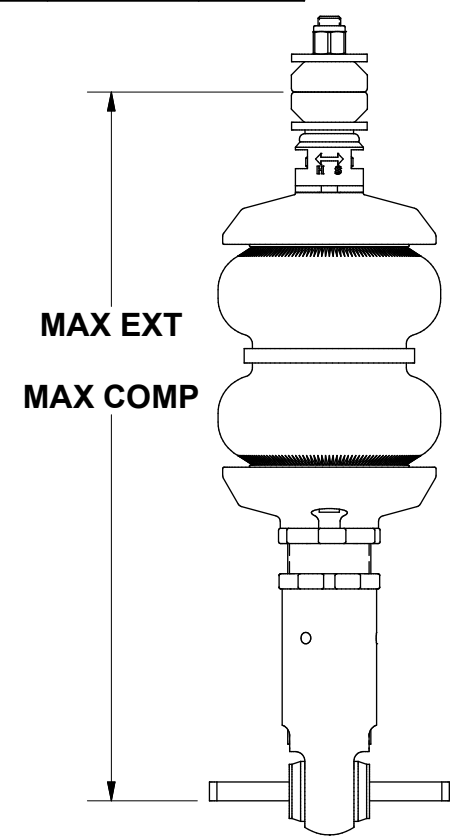

NOTE:

1) DIMENSION STYLE: METRIC [STANDARD]

PART NUMBER	DESCRIPTION	MAX EXTENSION	MAX COMPRESSION	TOTAL STROKE	DESIGN HEIGHT	THREADED ADJUSTMENT	MAX DIA	MAX LOAD @ 100PSI	FITTING SIZE (NPT)
78592	KIT, UNI SHK, 2B6 SHORT, EYE-EYE	321-357mm 12.64-14.06in	262-298mm 10.31-11.73in	59mm 2.32in	97.6mm 3.84in	36mm 1.42in	165.1mm 6.5in	914kg [2016lbs]	1/4
78593	KIT, UNI SHK, 2B6 MED, EYE-EYE	366-424mm 14.41-16.69in	287-345mm 11.30-13.58in	79mm 3.11in	107.6mm 4.23in	58mm 2.28in	165.1mm 6.5in	876kg [1931lbs]	1/4
78594	KIT, UNI SHK, 2B6 LONG, EYE-EYE	411-489mm 16.18-19.25in	312-390mm 12.28-15.35in	99mm 3.90in	117.6mm 4.63in	78mm 3.07in	165.1mm 6.5in	831kg [1833lbs]	1/4
78692	KIT, UNI SHK, 2B6 SHORT, EYE-STUD	329-365mm 12.95-14.37in	270-306mm 10.63-12.05in	59mm 2.32in	97.6mm 3.84in	36mm 1.42in	165.1mm 6.5in	914kg [2016lbs]	1/4
78693	KIT, UNI SHK, 2B6 MED, EYE-STUD	374-432mm 14.72-17.01in	295-353mm 11.61-13.90in	79mm 3.11in	107.6mm 4.23in	58mm 2.28in	165.1mm 6.5in	876kg [1931lbs]	1/4
78694	KIT, UNI SHK, 2B6 LONG, EYE-STUD	419-497mm 16.50-19.57in	320-398mm 12.60-15.67in	99mm 3.90in	117.6mm 4.63in	78mm 3.07in	165.1mm 6.5in	831kg [1833lbs]	1/4
78792	KIT, UNI SHK, 2B6 SHORT, TRUNNION-STUD	334-370mm 13.15-14.57in	275-311mm 10.83-12.24in	59mm 2.32in	97.6mm 3.84in	36mm 1.42in	165.1mm 6.5in	914kg [2016lbs]	1/4
78793	KIT, UNI SHK, 2B6 MED, TRUNNION-STUD	374-437mm 14.72-17.20in	295-353mm 11.61-13.90in	79mm 3.11in	107.6mm 4.23in	58mm 2.28in	165.1mm 6.5in	876kg [1931lbs]	1/4
78794	KIT, UNI SHK, 2B6 LONG, TRUNNION-STUD	424-502mm 16.69-19.76in	325-403mm 12.80-15.87in	99mm 3.90in	117.6mm 4.63in	78mm 3.07in	165.1mm 6.5in	831kg [1833lbs]	1/4
78892	KIT, UNI SHK, 2B6 SHORT, TRUNNION-EYE	326-362mm 12.83-14.25in	267-303mm 10.51-11.93in	59mm 2.32in	97.6mm 3.84in	36mm 1.42in	165.1mm 6.5in	914kg [2016lbs]	1/4
78893	KIT, UNI SHK, 2B6 MED, TRUNNION-EYE	371-429mm 14.61-16.89in	292-350mm 11.50-13.78in	79mm 3.11in	107.6mm 4.23in	58mm 2.28in	165.1mm 6.5in	876kg [1931lbs]	1/4
78894	KIT, UNI SHK, 2B6 LONG, TRUNNION-EYE	416-494mm 16.38-19.45in	317-395mm 12.48-15.55in	99mm 3.90in	117.6mm 4.63in	78mm 3.07in	165.1mm 6.5in	831kg [1833lbs]	1/4