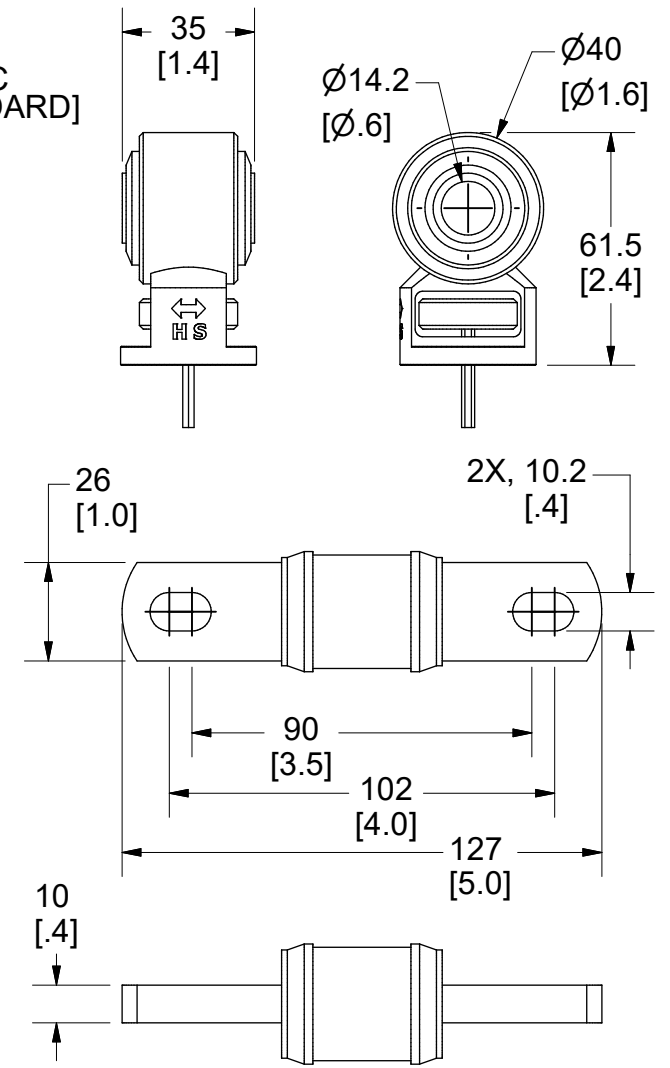

NOTE:

1) DIMENSION STYLE: METRIC [STANDARD]