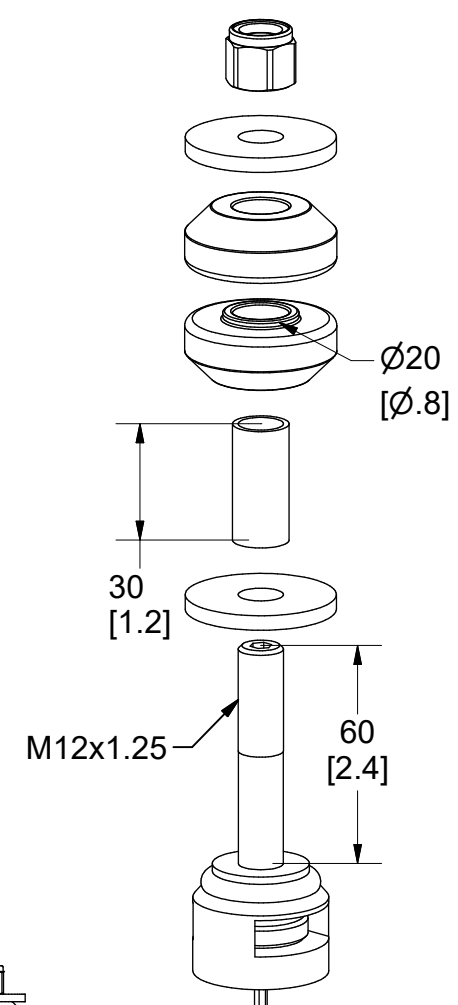

NOTE:

1) DIMENSION STYLE: METRIC [STANDARD]