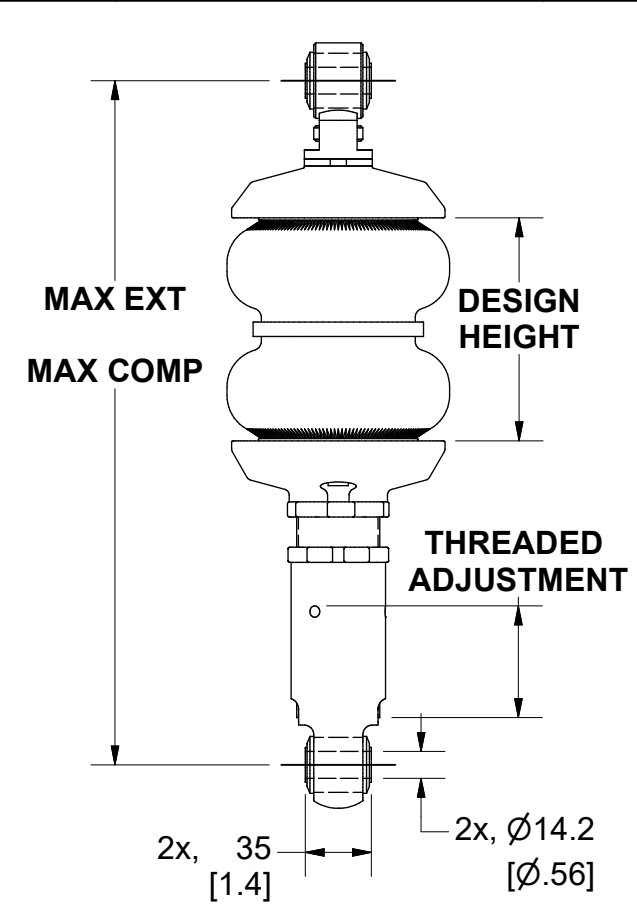

NOTE:

1) DIMENSION STYLE: METRIC [STANDARD]