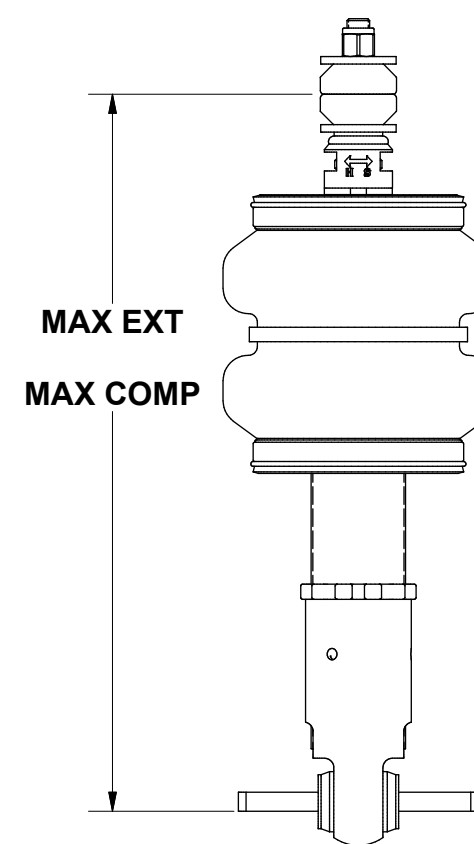

NOTE:

1) DIMENSION STYLE: METRIC [STANDARD]

PART NUMBER	DESCRIPTION	MAX EXTENSION	MAX COMPRESSION	TOTAL STROKE	DESIGN HEIGHT	THREADED ADJUSTMENT	MAX DIA	MAX LOAD @ 100PSI	FITTING SIZE (NPT)
78592	KIT, UNI SHK, 2B6 SHORT, EYE-EYE	321-357mm 12.64-14.06in	262-298mm 10.31-11.73in	59mm 2.32in	97.6mm 3.84in	36mm 1.42in	165.1mm 6.5in	914kg [2016lbs]	1/4
78593	KIT, UNI SHK, 2B6 MED, EYE-EYE	366-424mm 14.41-16.69in	287-345mm 11.30-13.58in	79mm 3.11in	107.6mm 4.23in	58mm 2.28in	165.1mm 6.5in	876kg [1931lbs]	1/4
78594	KIT, UNI SHK, 2B6 LONG, EYE-EYE	411-489mm 16.18-19.25in	312-390mm 12.28-15.35in	99mm 3.90in	117.6mm 4.63in	78mm 3.07in	165.1mm 6.5in	831kg [1833lbs]	1/4
78692	KIT, UNI SHK, 2B6 SHORT, EYE-STUD	329-365mm 12.95-14.37in	270-306mm 10.63-12.05in	59mm 2.32in	97.6mm 3.84in	36mm 1.42in	165.1mm 6.5in	914kg [2016lbs]	1/4
78693	KIT, UNI SHK, 2B6 MED, EYE-STUD	374-432mm 14.72-17.01in	295-353mm 11.61-13.90in	79mm 3.11in	107.6mm 4.23in	58mm 2.28in	165.1mm 6.5in	876kg [1931lbs]	1/4
78694	KIT, UNI SHK, 2B6 LONG, EYE-STUD	419-497mm 16.50-19.57in	320-398mm 12.60-15.67in	99mm 3.90in	117.6mm 4.63in	78mm 3.07in	165.1mm 6.5in	831kg [1833lbs]	1/4
78792	KIT, UNI SHK, 2B6 SHORT, TRUNNION-STUD	334-370mm 13.15-14.57in	275-311mm 10.83-12.24in	59mm 2.32in	97.6mm 3.84in	36mm 1.42in	165.1mm 6.5in	914kg [2016lbs]	1/4
78793	KIT, UNI SHK, 2B6 MED, TRUNNION-STUD	374-437mm 14.72-17.20in	295-353mm 11.61-13.90in	79mm 3.11in	107.6mm 4.23in	58mm 2.28in	165.1mm 6.5in	876kg [1931lbs]	1/4
78794	KIT, UNI SHK, 2B6 LONG, TRUNNION-STUD	424-502mm 16.69-19.76in	325-403mm 12.80-15.87in	99mm 3.90in	117.6mm 4.63in	78mm 3.07in	165.1mm 6.5in	831kg [1833lbs]	1/4
78892	KIT, UNI SHK, 2B6 SHORT, TRUNNION-EYE	326-362mm 12.83-14.25in	267-303mm 10.51-11.93in	59mm 2.32in	97.6mm 3.84in	36mm 1.42in	165.1mm 6.5in	914kg [2016lbs]	1/4
78893	KIT, UNI SHK, 2B6 MED, TRUNNION-EYE	371-429mm 14.61-16.89in	292-350mm 11.50-13.78in	79mm 3.11in	107.6mm 4.23in	58mm 2.28in	165.1mm 6.5in	876kg [1931lbs]	1/4
78894	KIT, UNI SHK, 2B6 LONG, TRUNNION-EYE	416-494mm 16.38-19.45in	317-395mm 12.48-15.55in	99mm 3.90in	117.6mm 4.63in	78mm 3.07in	165.1mm 6.5in	831kg [1833lbs]	1/4